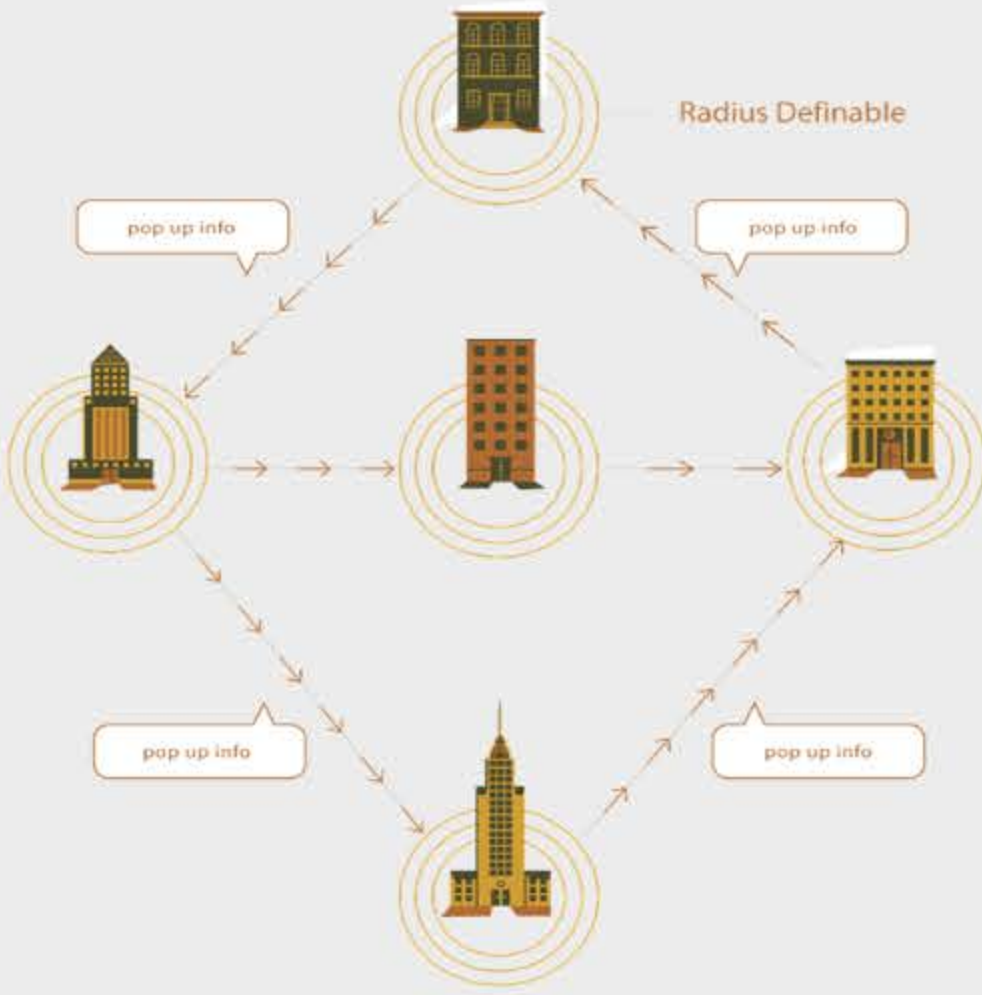

Bar-Z Full Digital Platform

- Multimedia & Interactive Mobile App & Website Platform
- Native Apps for iPhone, iPad & Android Devices
- Online Content Management System for Data Upload, Edits & Updates
- Completely Branded & Customized to Fit Your Business & Tours
- All Hosting, Updates & Maintenance Included
- Dedicated Project Management

GPS Triggered Solution

Native apps are GPS-based to offer users location-aware information:

Where Am I?
What's Around Me?

Location-based features include:

- Dynamic Distance Measurements
- Turn-by-Turn Routing
- GPS Triggering to Alert Users when a point of interest location is Reached
- Customizable "Around Me" feature