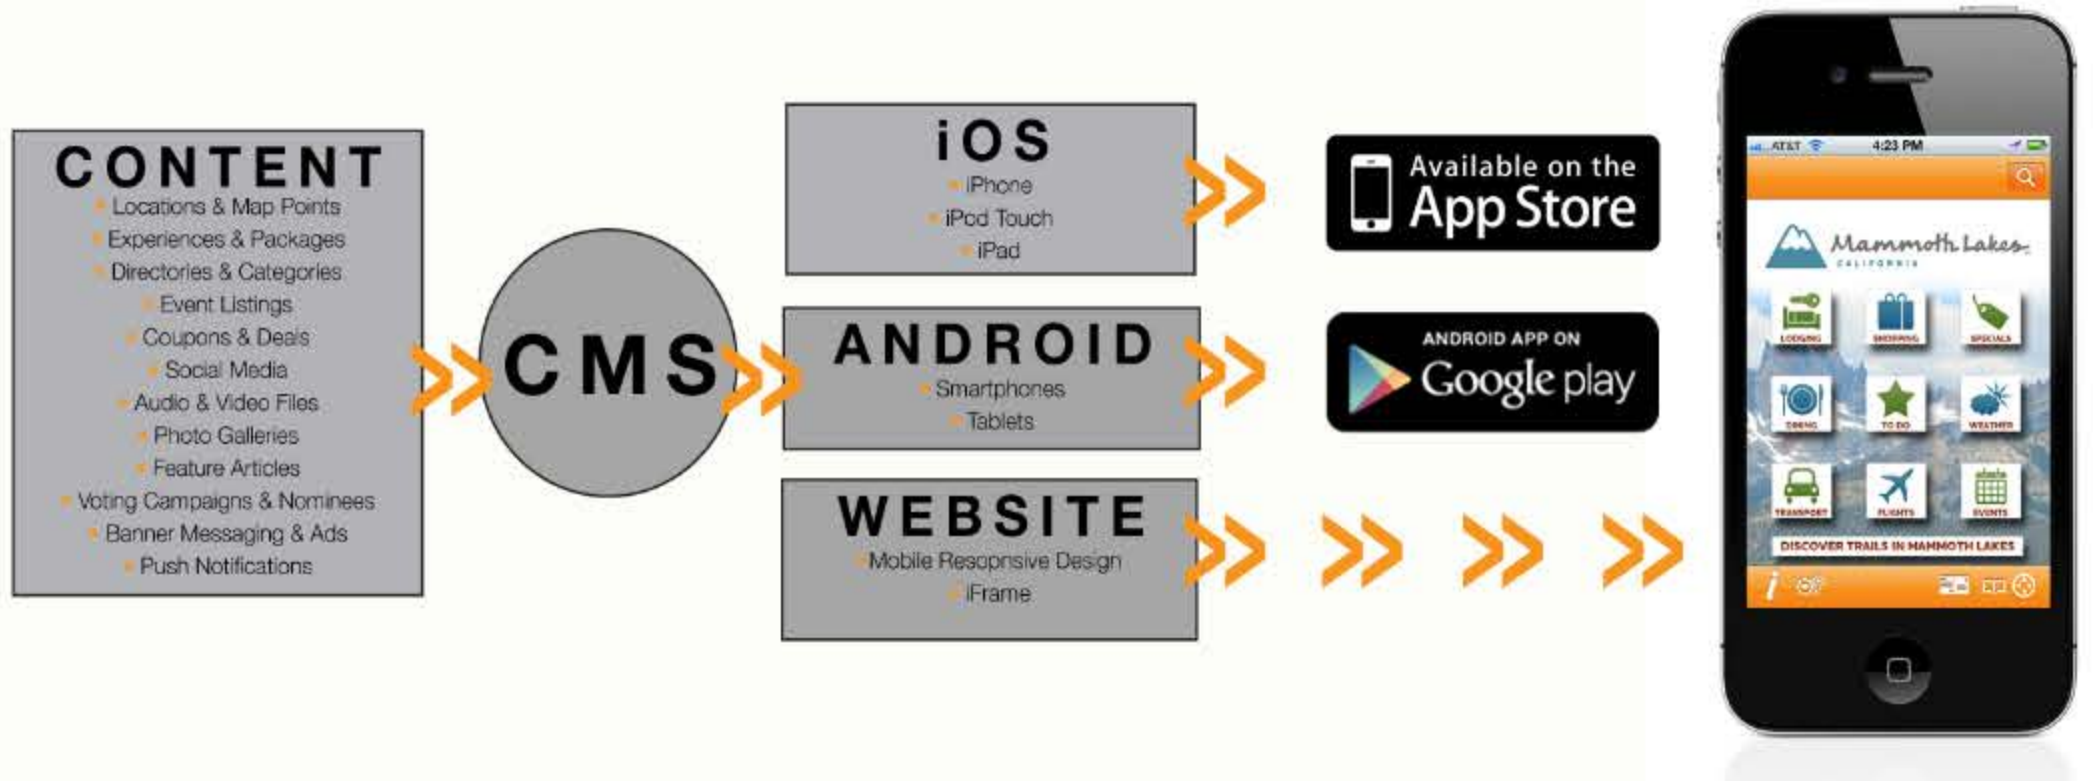

Bar-Z Full Digital Platform

- Multimedia & Interactive Mobile App & Website Platform
- Native Apps for iPhone, iPad & Android Devices
- Online Content Management System for Data Upload, Edits & Updates
- Completely Branded & Customized to Fit Your Business & Tours
- All Hosting, Updates & Maintenance Included
- Dedicated Project Management

GPS Triggered Solution

Native apps are GPS-based to offer users location-aware information:

Where Am I?
What's Around Me?

Location-based features include:

- Dynamic Distance Measurements
- Turn-by-Turn Routing
- GPS Triggering to Alert Users when a point of interest location is Reached
- Customizable "Around Me" feature

Full Suite of Features

- Multi-Language Tours & Visitor Guides
- Custom Graphics, Navigation & Branding
- Full Multimedia Listings – Photo Galleries, Audio & Video Files, Text Information & Contact Details
- Location-Based Features & Mapping
 - Interactive Features –
 - User Registration Forms
 - Digital Postcards
 - Photo submissions
- Over 10 ways to Generate Revenue
- Detailed Analytics & Reporting

Comprehensive System

Generates New Revenue

- Sell Basic, Enhanced and Premium Business Listings
- Offer Native Advertising and Sponsored Content Options
- Charge for Event, Coupon and Deal Listings
- Create an "App within an App" for a Featured Attraction
- Sell Sponsorship for the "Submit a Photo" Frame or Digital Postcard
- Have the App Underwritten by a Master Sponsor
- Create a Partnership with Another Organization to Co-Brand the App
- Use "House" or Ad Network Banner and Interstitial Ads